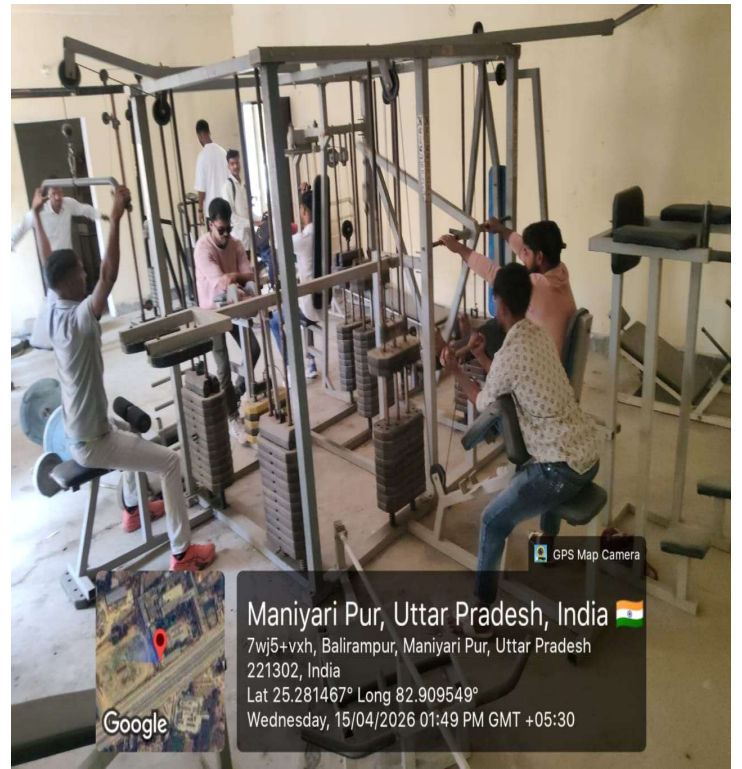

Jagatpur PG College

Jagatpur, Varanasi

Entrance Gate

Inside Gate

Admin Wing

Yoga Lawn

Outdoor Gym

Indoor Gym

Academic Wing

Academic Wing

Central Library

50 Kw Solar Pannel

Principal Office

Temple